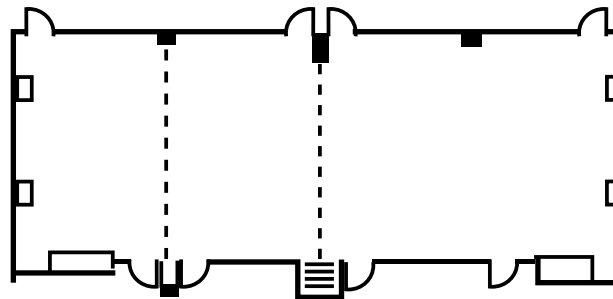

FLEXIBLE SPACES

MCFARLAND I DEERFIELD II WINDWARD III

MEETING ROOM	DIMENSIONS	SQ. FT.	ROUNDS	CLASSROOM	THEATER	RECEPTION	U-SHAPE	HOLLOW SQ.
McFarland I	25 x 15'	390	24	12	20	24	15	22
Deerfield II	25 x 15'	390	24	12	20	24	15	22
Windward III	26 x 31'	806	30	24	40	30	24	30
Section II and III	26 x 47'	1222	60	36	60	60		52
Ballroom	26 x 62'	1586	100	65	100	65		