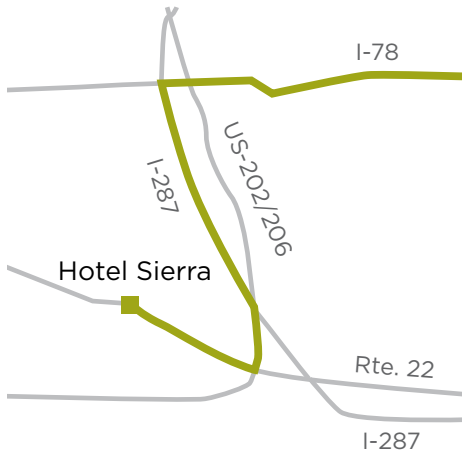

HOTEL SIERRASM

branchburg | new jersey

INSPIRING EVENTS

HOTEL SIERRASM

branchburg | new jersey

A fresh event experience.

CONVENIENT EASY TRANSPORT

Directions from Newark Liberty International Airport: Take I-78 W to Exit 29. Exit onto I-287 S. Take I-287 S to Exit 17. This is US-202/206. Take the first exit off US-202/206 to Route 22 W. Stay on Route 22 W for approximately 3.7 miles. Make the U-Turn at the intersection of Readington Road and Orr Drive onto Route 22 E and follow 1/10 mile. Hotel Sierra Branchburg is on the right. For directions from JFK and LaGuardia airports please visit us online at www.hotel-sierra.com.

PREMIUM

IDEAL LOCATION

HOTEL SIERRA Branchburg is conveniently situated in central New Jersey, just one hour south of New York City and an hour and a half north of Philadelphia. Near Bridgewater at the Route 22 intersection and Readington Road, we're within close proximity to many major pharmaceutical companies like Merck Global Headquarters, Sanofi-Aventis, and Johnson & Johnson Companies. Hotel Sierra Branchburg is also surrounded by great shopping, including Bridgewater Commons Mall, Flemington Outlets, and Short Hills Mall.

FLEXIBLE SPACES

RARITAN RIVER ROOM

SOMERSET CONFERENCE SUITE

BRANCHBURG 1

BRANCHBURG 2

MEETING ROOM	DIMENSIONS	SQ. FT.	BANQUET	CLASSROOM	THEATER	CONFERENCE	U-SHAPE
Branchburg 1	26 x 45'	1170	50	50	75		48
Branchburg 2	26 x 44'	1144	50	50	75		40
Branchburg 1 and 2	52 x 44'	2288	115	100	150		80
Raritan River Room	25 x 23'	575		24	40		24
Somerset Conference Suite	14 x 21'	294				10	