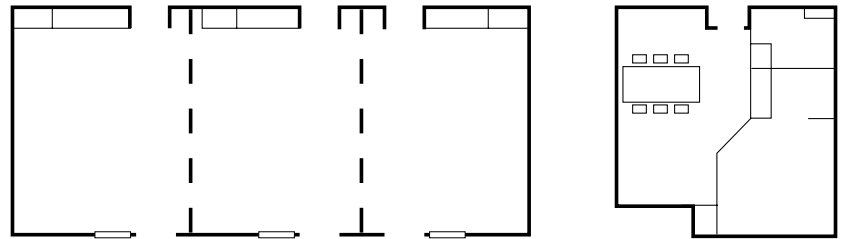

## FLEXIBLE SPACES

THE GEORGE

THE ALEXANDER

THE THOMAS

CONFERENCE SUITE I OR II

| MEETING ROOM                   | DIMENSIONS | SQ. FT. | BANQUET | CLASSROOM | THEATER | CONFERENCE | U-SHAPE |
|--------------------------------|------------|---------|---------|-----------|---------|------------|---------|
| The George                     | 23 x 29'   | 641     | 48      | 36        | 60      |            | 21      |
| The Alexander                  | 26 x 29'   | 728     | 56      | 45        | 65      |            | 27      |
| The Thomas                     | 23 x 29'   | 641     | 48      | 36        | 60      |            | 21      |
| The George, Alexander & Thomas | 72 x 29'   | 2010    | 160     | 120       | 185     |            | 70      |
| Conference Suite I or II       | 24 x 22'   | 528     |         |           |         | 6          |         |