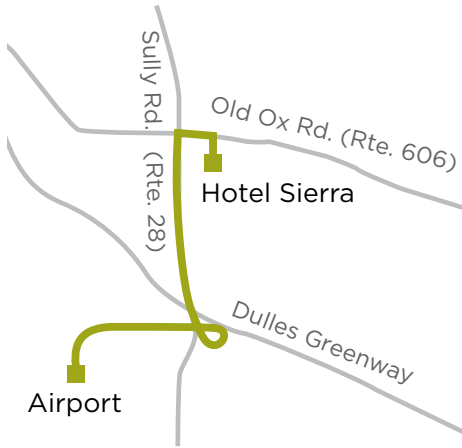

A fresh event experience.

CONVENIENT EASY TRANSPORT

Directions from Washington Dulles International Airport: Exit airport on Dulles Airport Access Road. Exit north on Route 28 and turn right on Old Ox Road (Route 606). Take the first right onto Shaw Road. Turn right on Dulles Plaza. Hotel Sierra Washington Dulles is on the right.

PREMIUM

IDEAL LOCATION

HOTEL SIERRA Washington Dulles is located in Virginia's Technology Corridor, just two miles north of the Washington Dulles International Airport off Route 28. Easy access to Herndon, Reston, Tysons Corner, and the Smithsonian National Air and Space Museum's Steven F. Udvar-Hazy Center.

FLEXIBLE SPACES

MEETING ROOM	DIMENSIONS	SQ. FT.	BANQUET	CLASSROOM	THEATER	CONFERENCE	U-SHAPE
The George	23 x 29'	641	48	36	60		21
The Alexander	26 x 29'	728	56	45	65		27
The Thomas	23 x 29'	641	48	36	60		21
The George, Alexander & Thomas	72 x 29'	2010	160	120	185		70
Conference Suite I or II	24 x 22'	528				6	

CONNECT

- Stylish and flexible event space
- Starbucks® espresso coffee bar
- Premium wine and beer lounge
- Outdoor fire pit and alfresco patio
- Shuttle service

COMMUNICATE

- Free wired and wireless high-speed internet access
- Multi-station Business Center with printers
- Audio/visual equipment
- Fax and copy service
- In-house meeting consultant

CATER

- Extensive variety of fresh menu options
- Breakfast with made-to-order omelettes
- Fresh baked gourmet pizzas, salads, and specialty Bistro appetizers
- Daily and complete meeting packages available