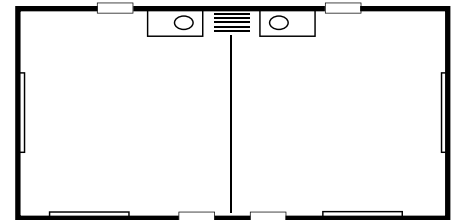

## FLEXIBLE SPACES

KIMBALL AND GATEHALL CONFERENCE ROOMS

JEFFERSON CONFERENCE ROOM

PARSIPPANY 1

PARSIPPANY 2

MEETING ROOM	DIMENSIONS	SQ. FT.	BANQUET	CLASSROOM	THEATER	CONFERENCE	U-SHAPE
Parsippany 1 or 2	23 x 22'	506	25	20	35	15	15
Parsippany 1 and 2	46 x 22'	1012	50	40	70	30	30
Jefferson Conference Room	22 x 15'	330				10	
Kimball Conference Room	18 x 12'	216				8	
Gatehall Conference Room	18 x 12'	216				8	