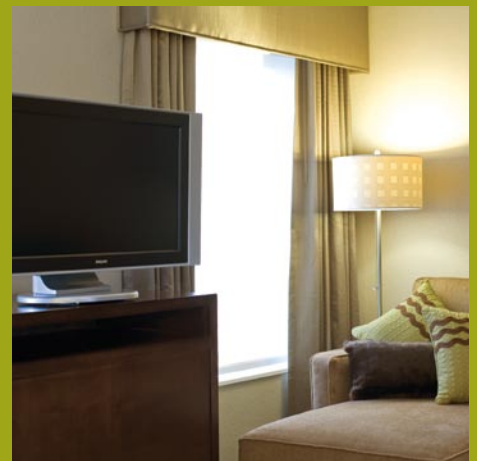

HOTEL SIERRA^{SM}

parsippany | new jersey

INSPIRING EVENTS