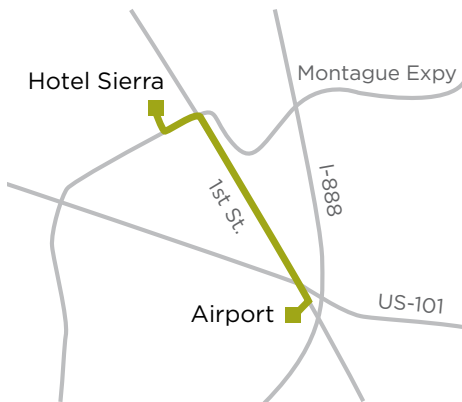

A fresh event experience.

CONVENIENT EASY TRANSPORT

Directions from San Jose International Airport: Go east on Airport Parkway/Brokaw. Turn left on North 1st Street. Turn left on Montague Expressway. Turn right on Rivermark Parkway just past Lick Mill Boulevard. Hotel Sierra Santa Clara will be on the right.

PREMIUM

IDEAL LOCATION

HOTEL SIERRA Santa Clara is ideally situated less than 4 miles from San Jose International Airport, 37 miles from San Francisco International Airport, and right in the heart of Silicon Valley's Golden Triangle, near highways 101, 680, and 880. Within Hotel Sierra Santa Clara, Rivermark Plaza, and the neighboring upscale Safeway grocery, you'll find everything you need whether you're staying for one night or several weeks.